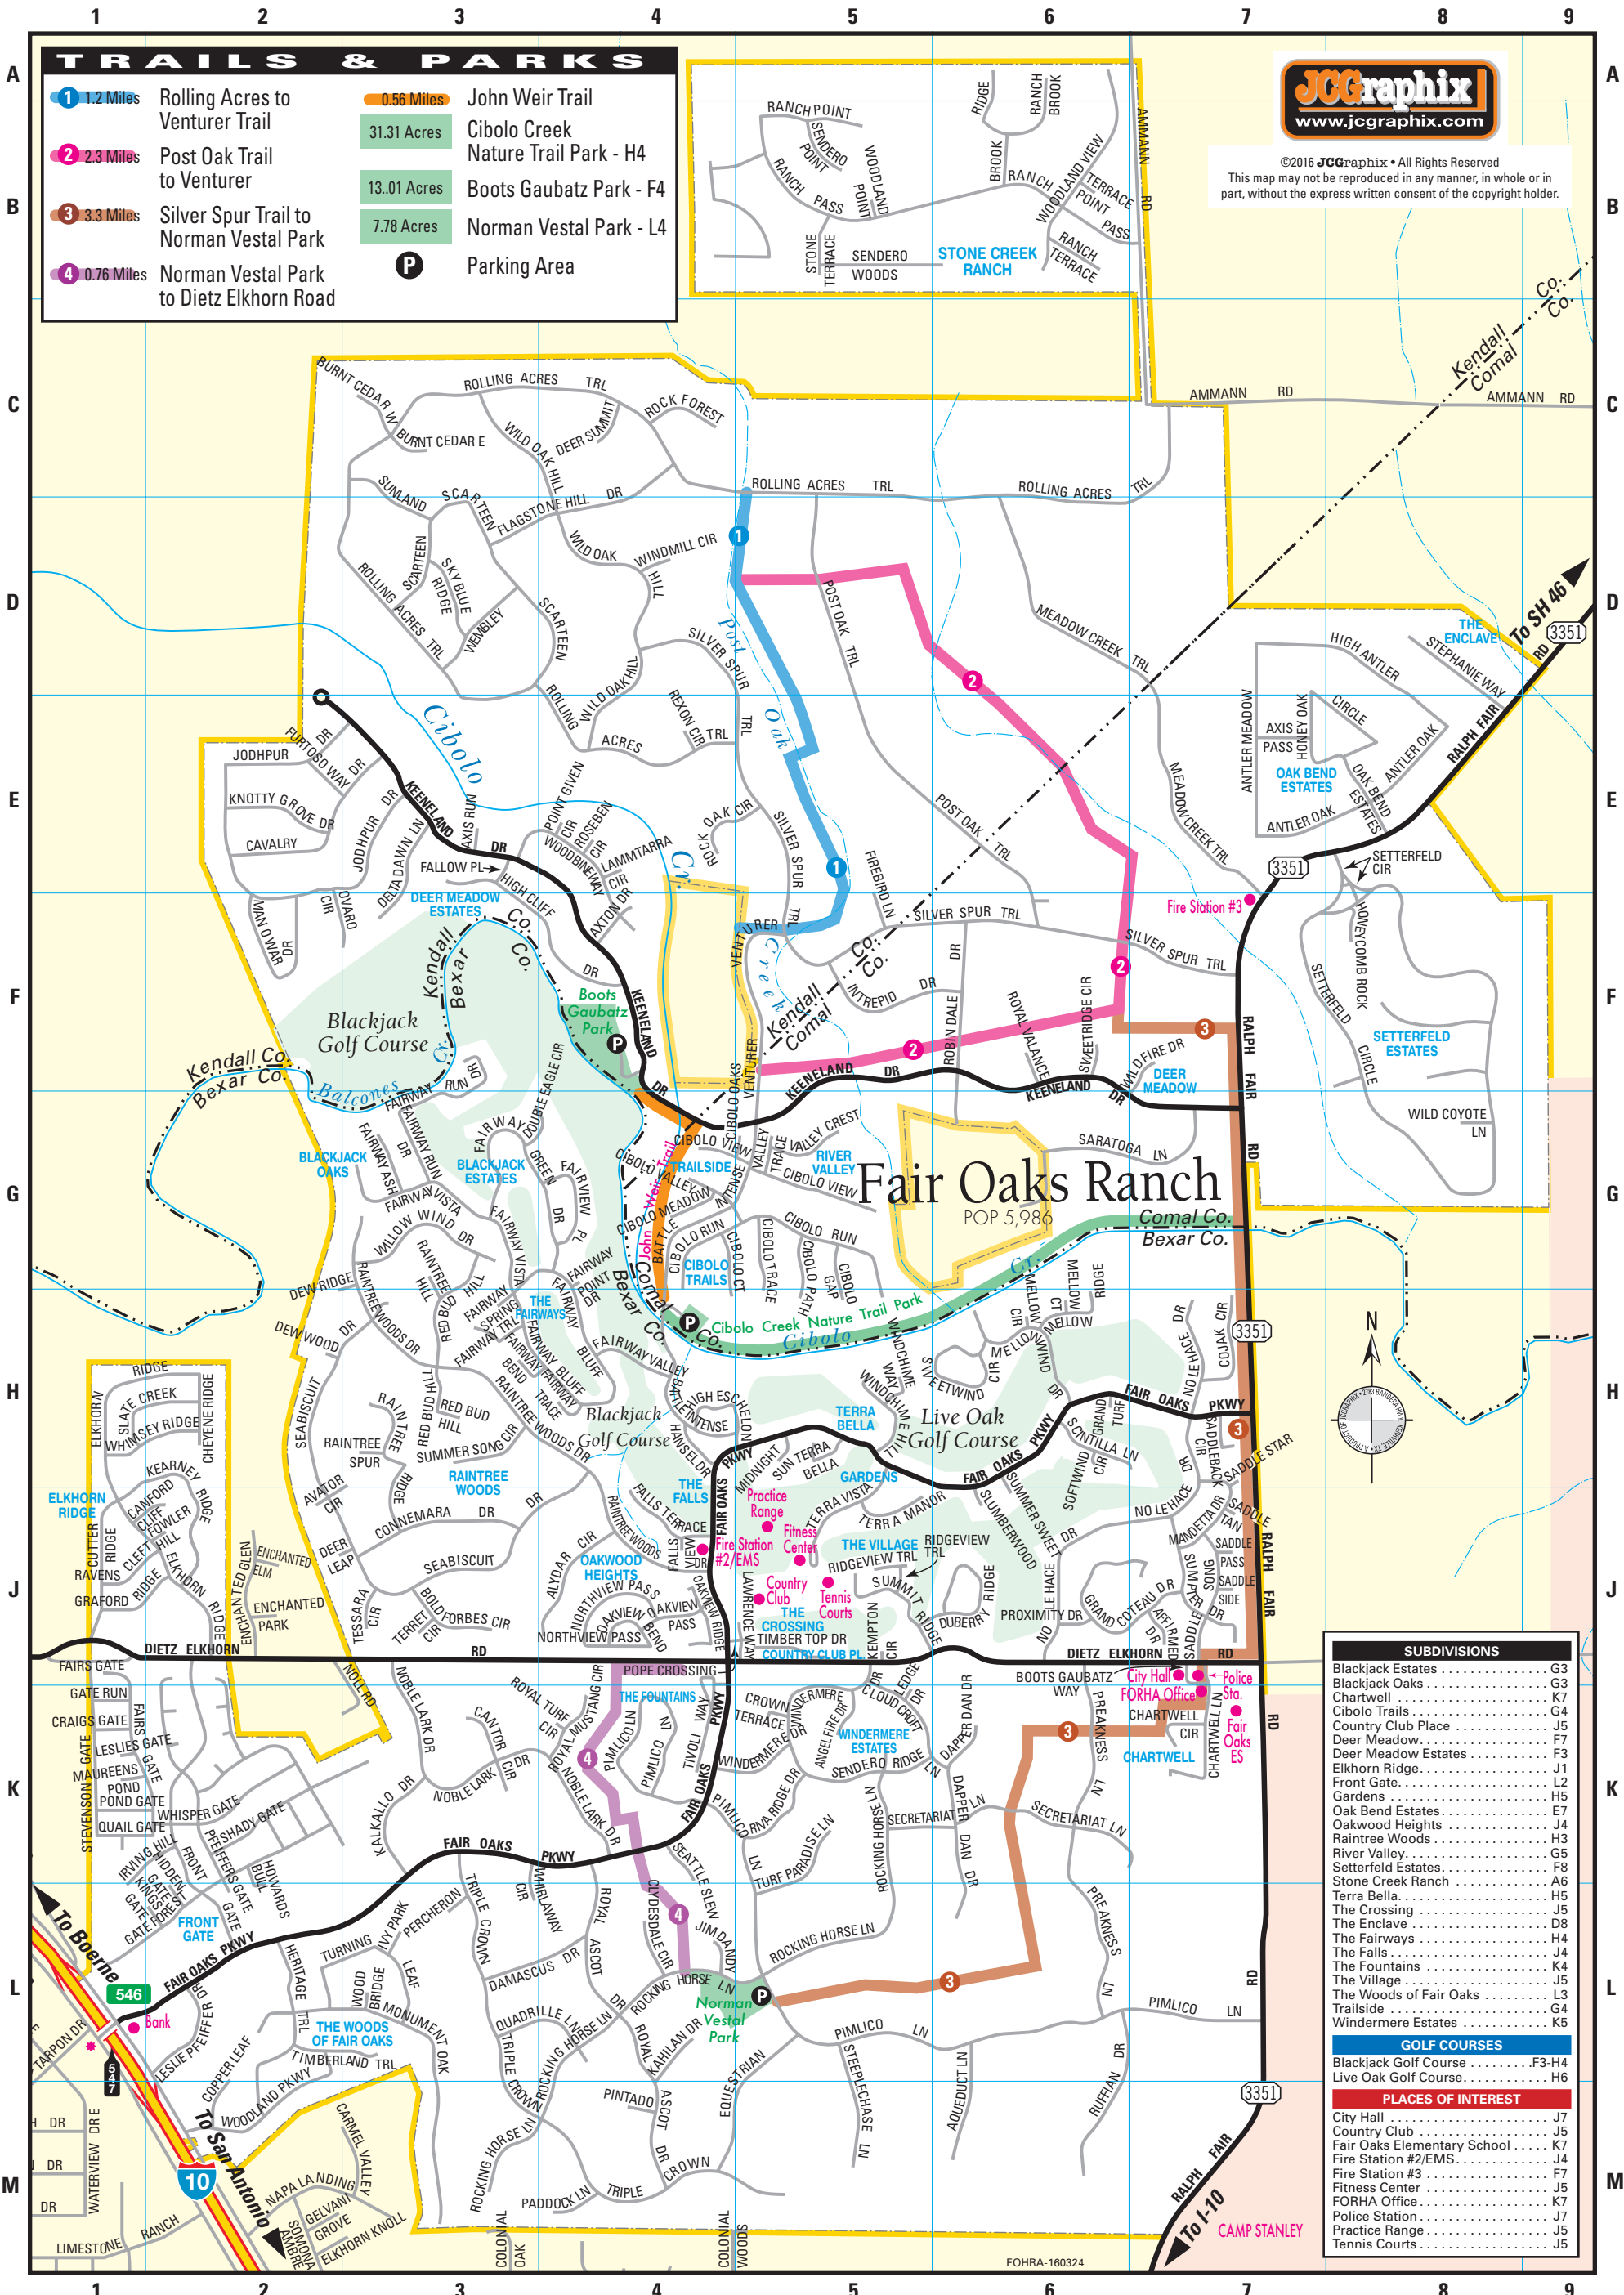

FAIR OAKS RANCH EMERGENCY NUMBERS

- 911 . . . . . Emergency
- (210) 698-0990 . . . . . FOR Police Administration
- (830) 816-3194 . . . . . Non-Emergency Boerne dispatch
- (830) 249-8645 . . . . . Non-Emergency Boerne Dispatch
- (210) 698-1593 . . . . . Non-Emergency Fire/EMS - Leon Springs VFD
- (210) 698-0900 . . . . . Fair Oaks Ranch City Hall

For additional listings see the Fair Oaks Ranch Telephone Directory or visit the website at www.forha.org.